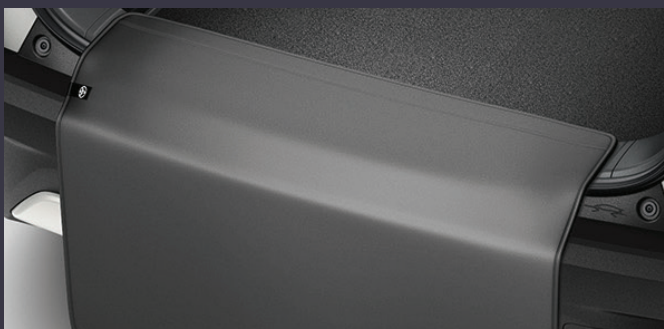

REAR BUMPER APRON

€80.00

The rear bumper protection apron is fixed to the trunk deck with velcro. It protects the rear bumper when unfolded.