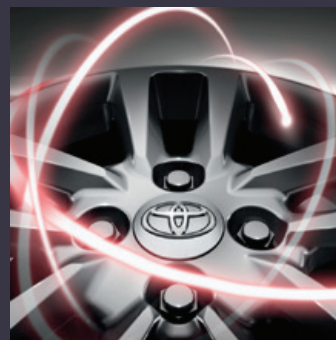

ALLOY PROTECTION
€60.00